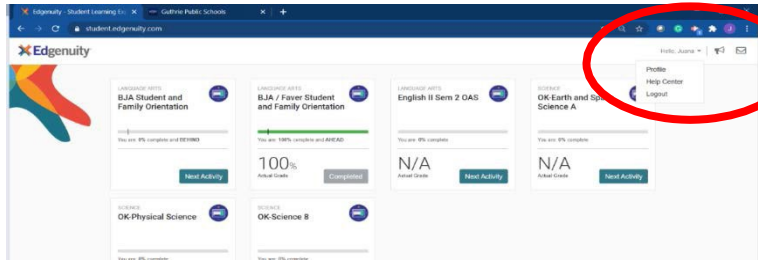

## Logging into Clever

Go to <https://clever.com/in/guthrie> to access the school's Single Sign On (SSO) process.

Click Log in with your Google Drive information. (School e-mail & password.) Do NOT choose "Save Password".

It might take a moment for Clever to load. You'll see a pencil writing in a notebook while waiting.

Clever is very intuitive, so take a moment and "look around." Additional support can be [found here](#).

Scroll down and click on Imagine Learning / Courseware / Edgenuity.

Edgenuity will open in a new tab.

Watch the Orientation Video. Then in Edgenuity, go to the upper right corner and click on the dropdown box by your name and choose Help Center.