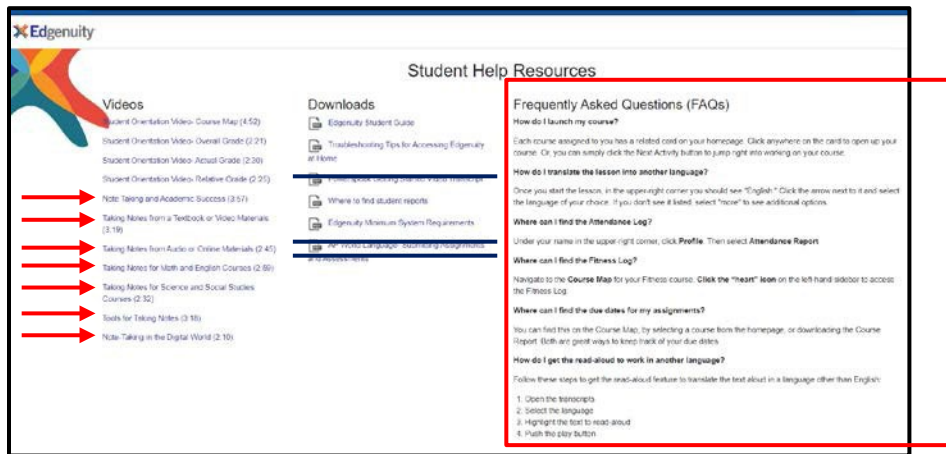

You will always go through Clever for Edgenuity, G-Mail, etc.